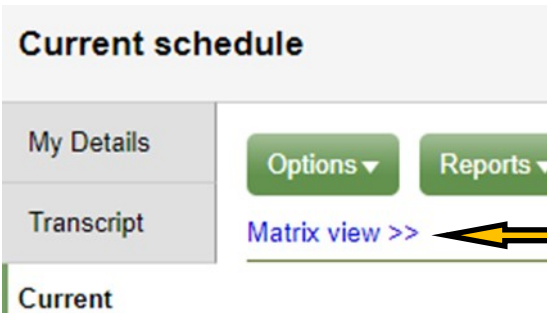

How to find your schedule on MyEd—two ways

Go to MyEd portal found [HERE](#); then log in .

Option #1

Go to my info

Then current schedule

Use this view to see all courses

Option #2

Go to Academics