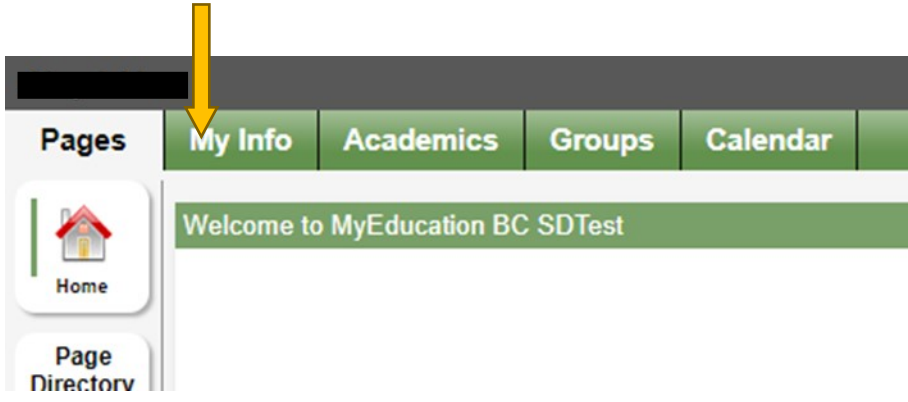

How to find your schedule on MyEd—two ways

Go to MyEd portal found [HERE](#); then log in .

Option #1

Go to my info

Then current schedule

Use this view to see all courses

Option #2

Go to Academics