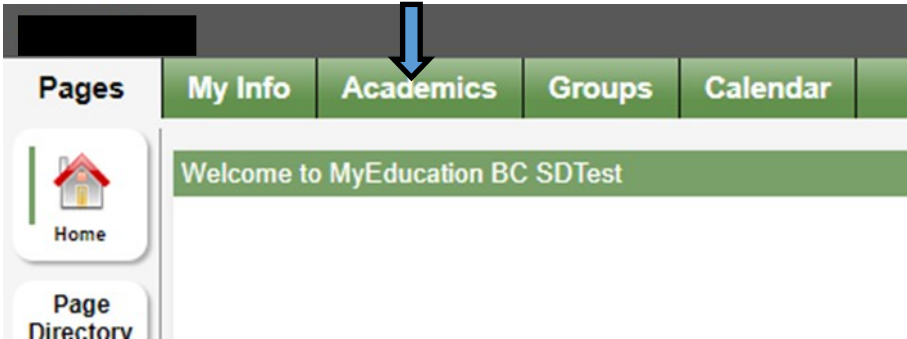

How to find your schedule on MyEd—two ways

Go to MyEd portal found [HERE](#); then log in .

Option #1

Go to my info

Then current schedule

Use this view to see all courses

Option #2

Go to Academics