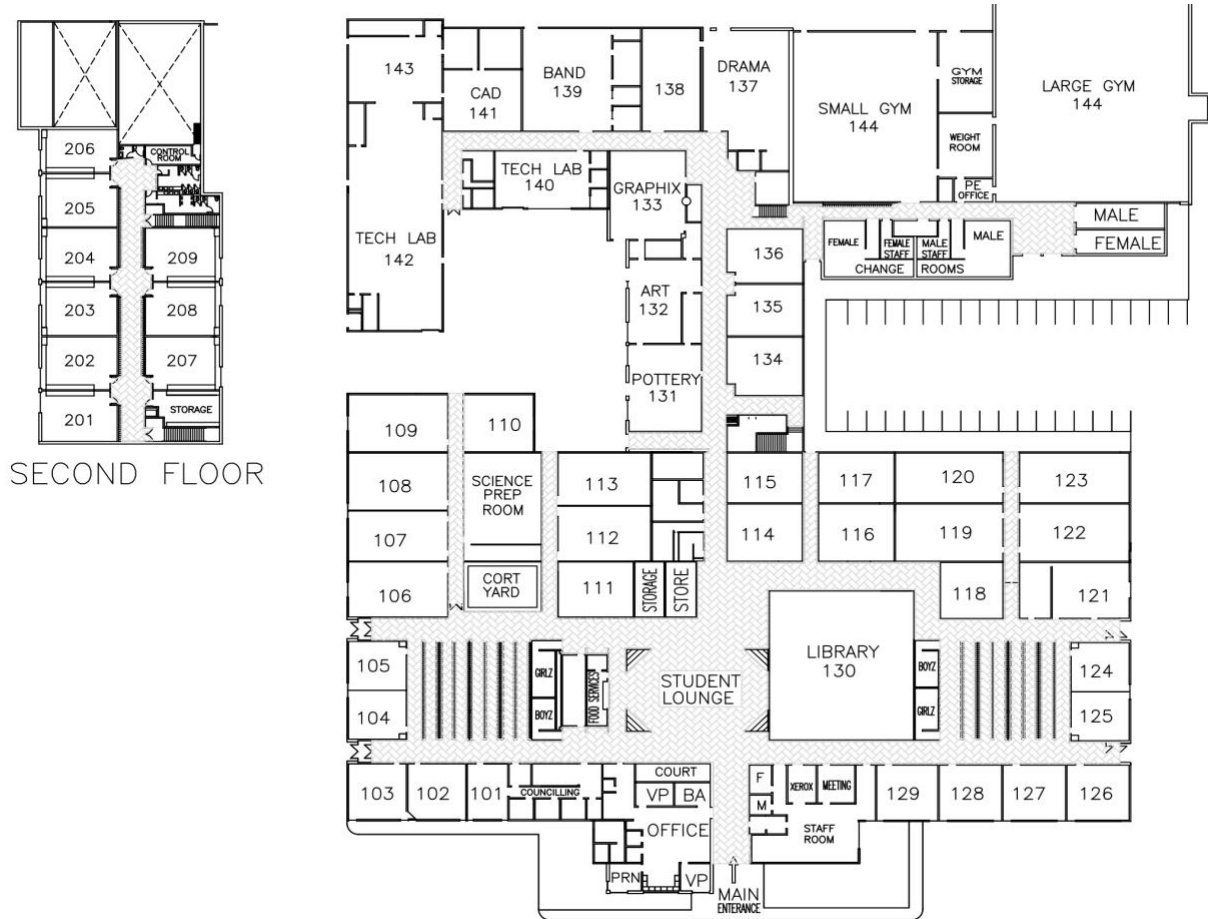

Shape of the Night

5:45 PM

Front Doors Open for Meet the Teacher

6:00 PM

Welcoming Remarks – School Administrative Team - Lounge

6:10 PM to 7:00 PM

Meet the Teacher with Semester 2 Teachers - Classrooms

7:15 PM

Block	Time Allotted	Subject	Teacher	Classroom Location
Semester 2 Block A	6:10-6:20 PM			
Semester 2 Block B	6:23-6:33 PM			
Semester 2 Block C	6:36-6:46 PM			
Semester 2 Block D	6:49-6:59 PM			

TEACHER LOCATIONS